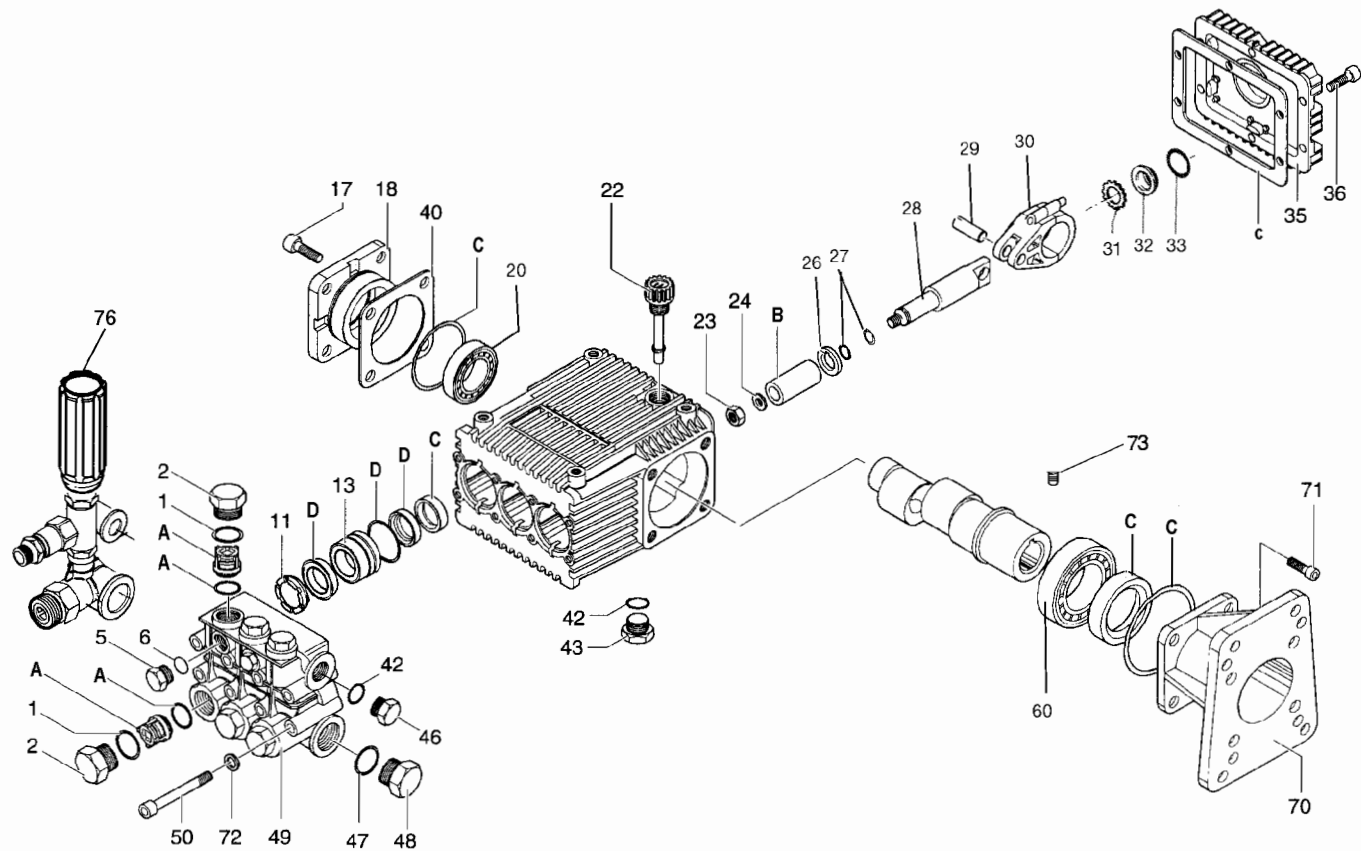

# PK16856 - XRV35G30D - AR - PUMP

## Parts List for 37804 Type 0

Item Number	Part Number	Description	Qty Required
1	AR-960160	O-RING	1
2	AR-960090	PLUG	1
5	AR-880581	PLUG	1
6	AR-820510	O-RING	1
11	000000-00	No Longer Available	1
13	AR-1380090	GUIDE PISTON	1
17	000000-00	No Longer Available	1
18	000000-00	No Longer Available	1
20	000000-00	No Longer Available	1
22	AR-880130	CAP OIL	1
23	AR-962010	NUT	1
24	000000-00	No Longer Available	1
26	000000-00	No Longer Available	1
27	000000-00	No Longer Available	1
28	000000-00	No Longer Available	1
29	000000-00	No Longer Available	1
30	000000-00	No Longer Available	1
31	000000-00	No Longer Available	1
32	000000-00	No Longer Available	1
33	000000-00	No Longer Available	1
35	000000-00	No Longer Available	1
35	000000-00	No Longer Available	1
36	000000-00	No Longer Available	1
40	000000-00	No Longer Available	1
40	000000-00	No Longer Available	1
40	AR-1380120	SHIM 1MM 0	1
40	000000-00	No Longer Available	1

## Parts List for 37804 Type 0

Item Number	Part Number	Description	Qty Required
42	AR-740290	O-RING	1
43	AR-880530	PLUG	1
46	AR-880530	PLUG	1
47	000000-00	No Longer Available	1
48	AR-820361	PLUG	1
49	000000-00	No Longer Available	1
50	AR-820150	SCREW	1
60	AR-1380320	BEARING	1
70	000000-00	No Longer Available	1
71	AR-180030	SCREW	1
72	000000-00	No Longer Available	1
73	AR-820440	SCREW GRUB	1
76	AR-20242	UNLOADER	1
77	000000-00	No Longer Available	1
78	AR-2546	KIT PLUNGER	1
79	AR-1856	KIT OIL SEAL	1
80	AR-1857	KIT WATER SEAL	1
101	AR-1560051	ADAPTER	1
102	000000-00	No Longer Available	1
103	AR-1540272	SCREW	1
104	AR-1560010	OUTLET BODY	1
105	AR-1560640	FITTING	1
106	AR-1540090	FITTING	1
107	AR-1080610	PLATE	1
109	AR-1560111	NIPPLE 3/8	1
110	AR-1540110	WASHER RING	1
111	AR-1540120	WASHER RING	1